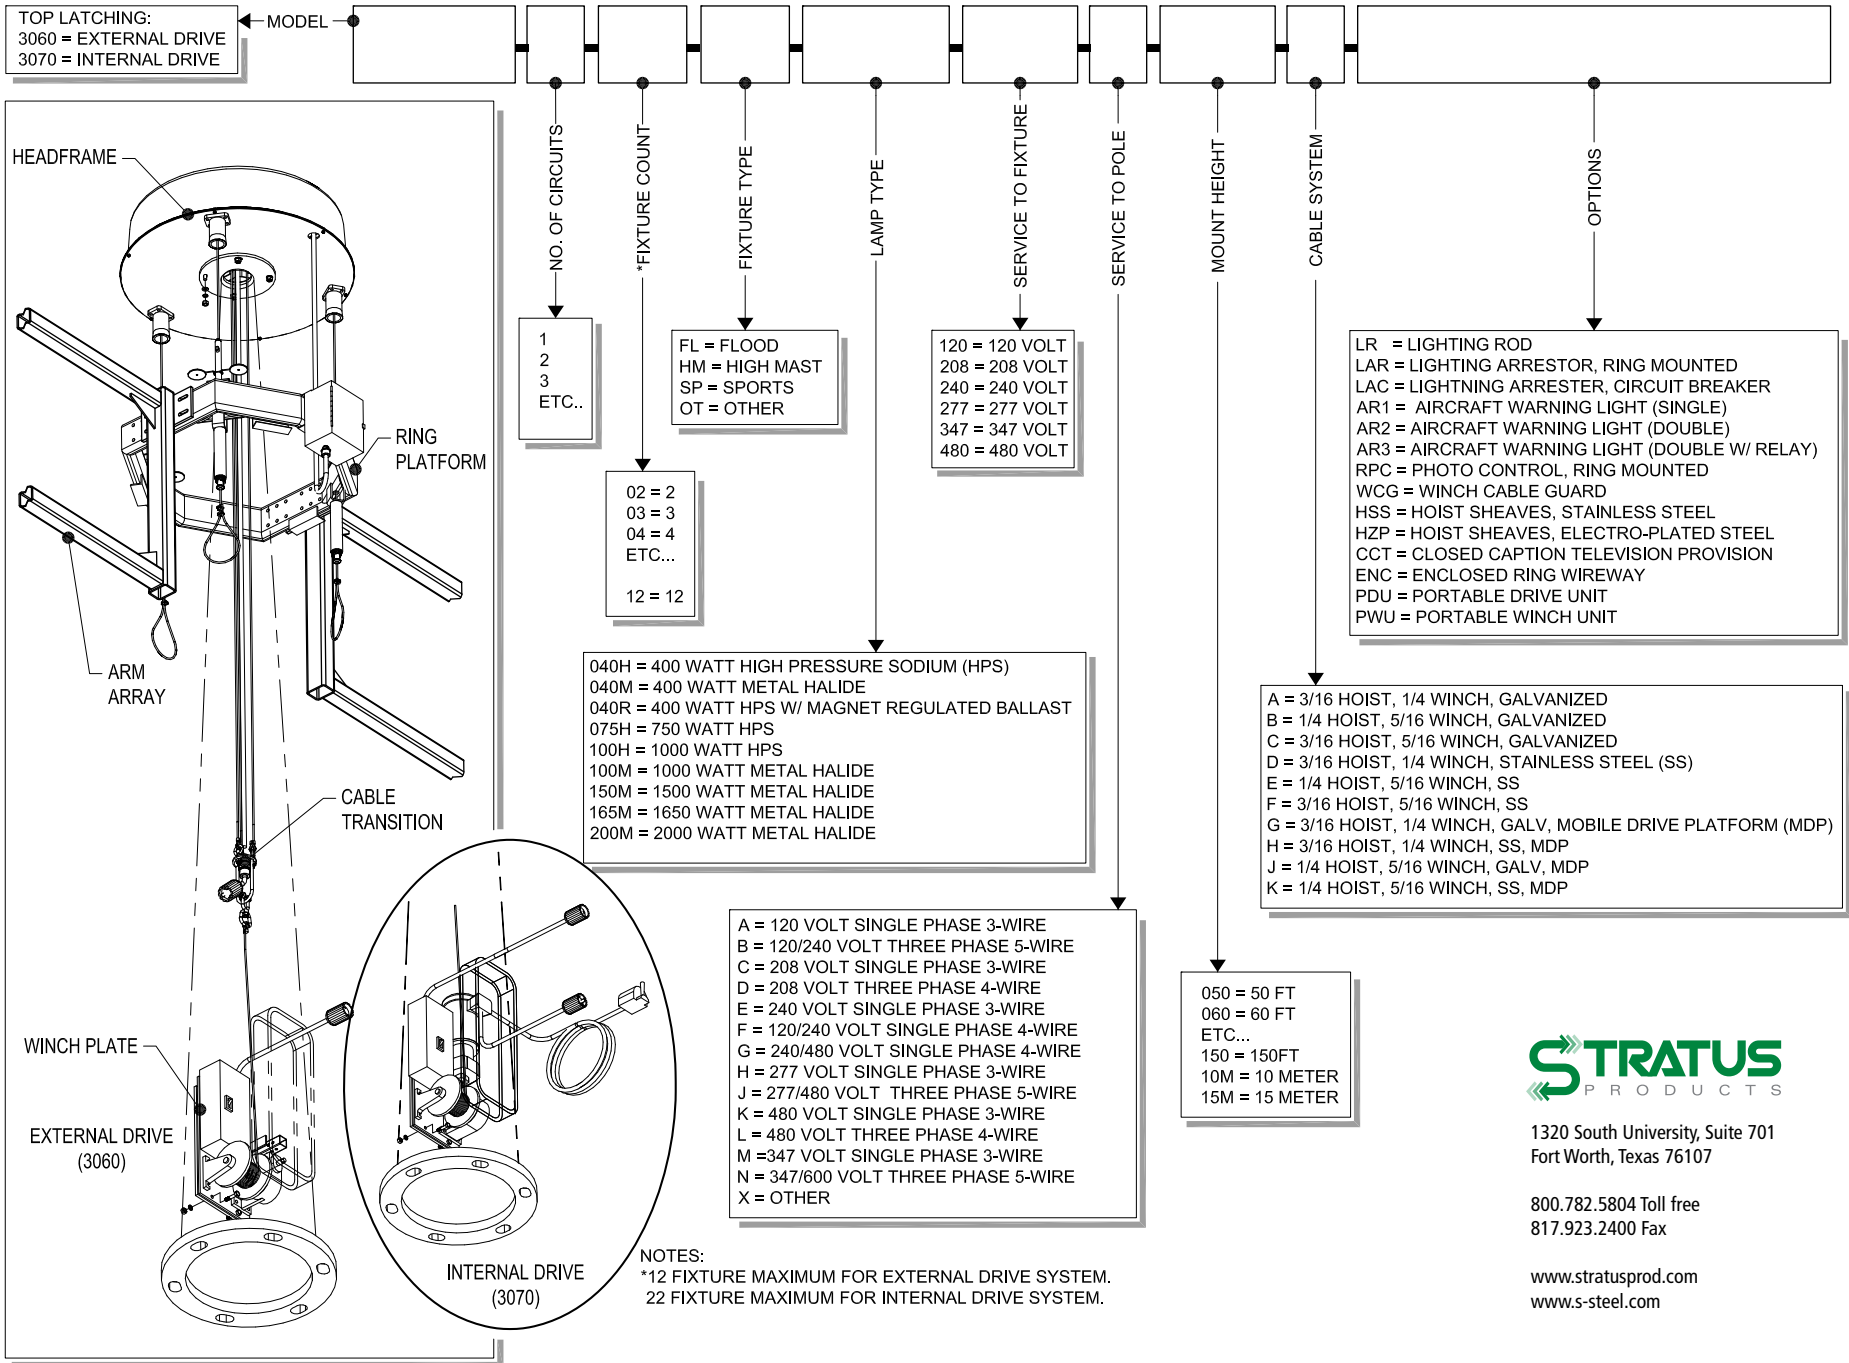

3070 • Top Latching Internal Drive

1320 South University, Suite 701
Fort Worth, Texas 76107

800.782.5804 Toll free
817.923.2400 Fax

www.stratusprod.com
www.s-steel.com