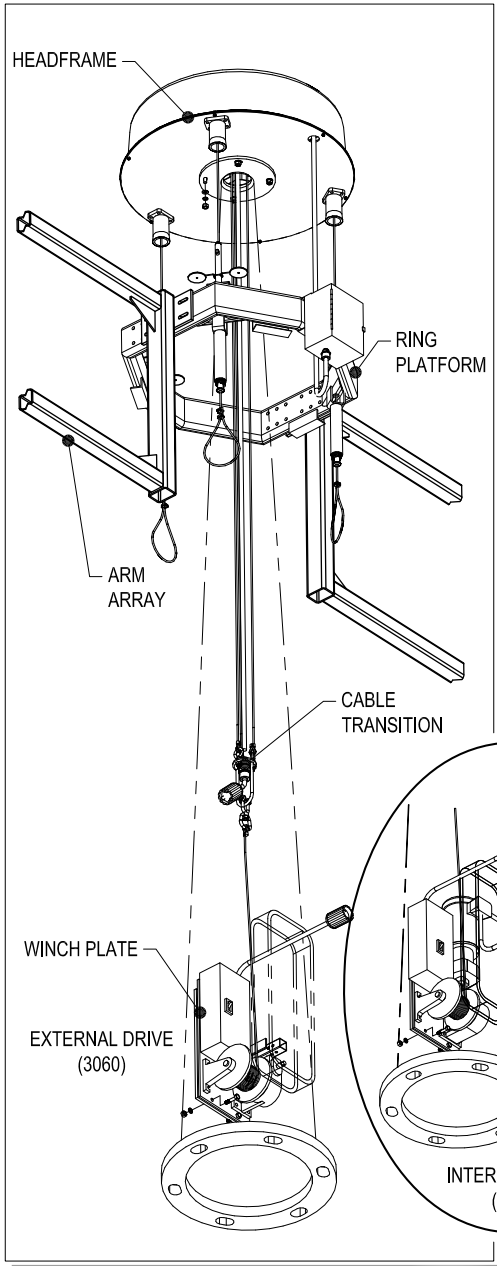

# 3060 • Top Latching External Drive

TOP LATCHING:  
3060 = EXTERNAL DRIVE  
3070 = INTERNAL DRIVE

NOTES:  
\*12 FIXTURE MAXIMUM FOR EXTERNAL DRIVE SYSTEM.  
22 FIXTURE MAXIMUM FOR INTERNAL DRIVE SYSTEM.