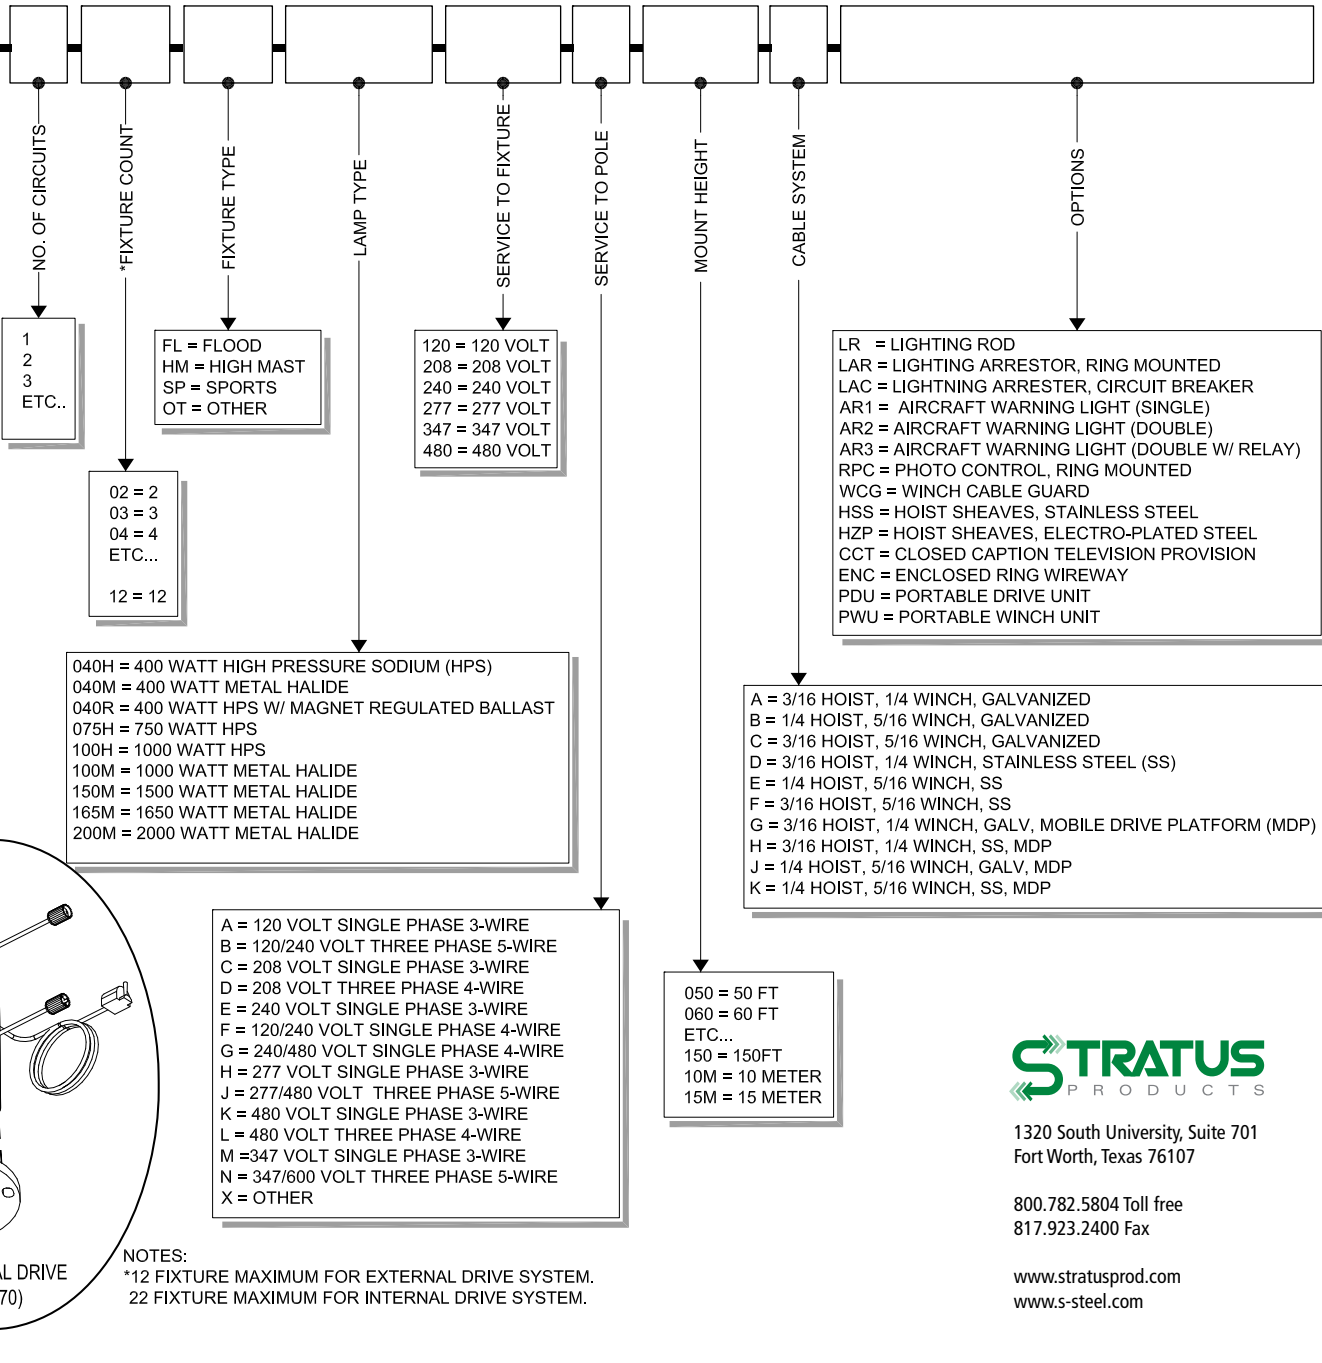

# 3060 • Top Latching External Drive

TOP LATCHING:  
3060 = EXTERNAL DRIVE  
3070 = INTERNAL DRIVE

NOTES:  
\*12 FIXTURE MAXIMUM FOR EXTERNAL DRIVE SYSTEM.  
22 FIXTURE MAXIMUM FOR INTERNAL DRIVE SYSTEM.

1320 South University, Suite 701  
Fort Worth, Texas 76107

800.782.5804 Toll free  
817.923.2400 Fax

www.stratusprod.com  
www.s-steel.com